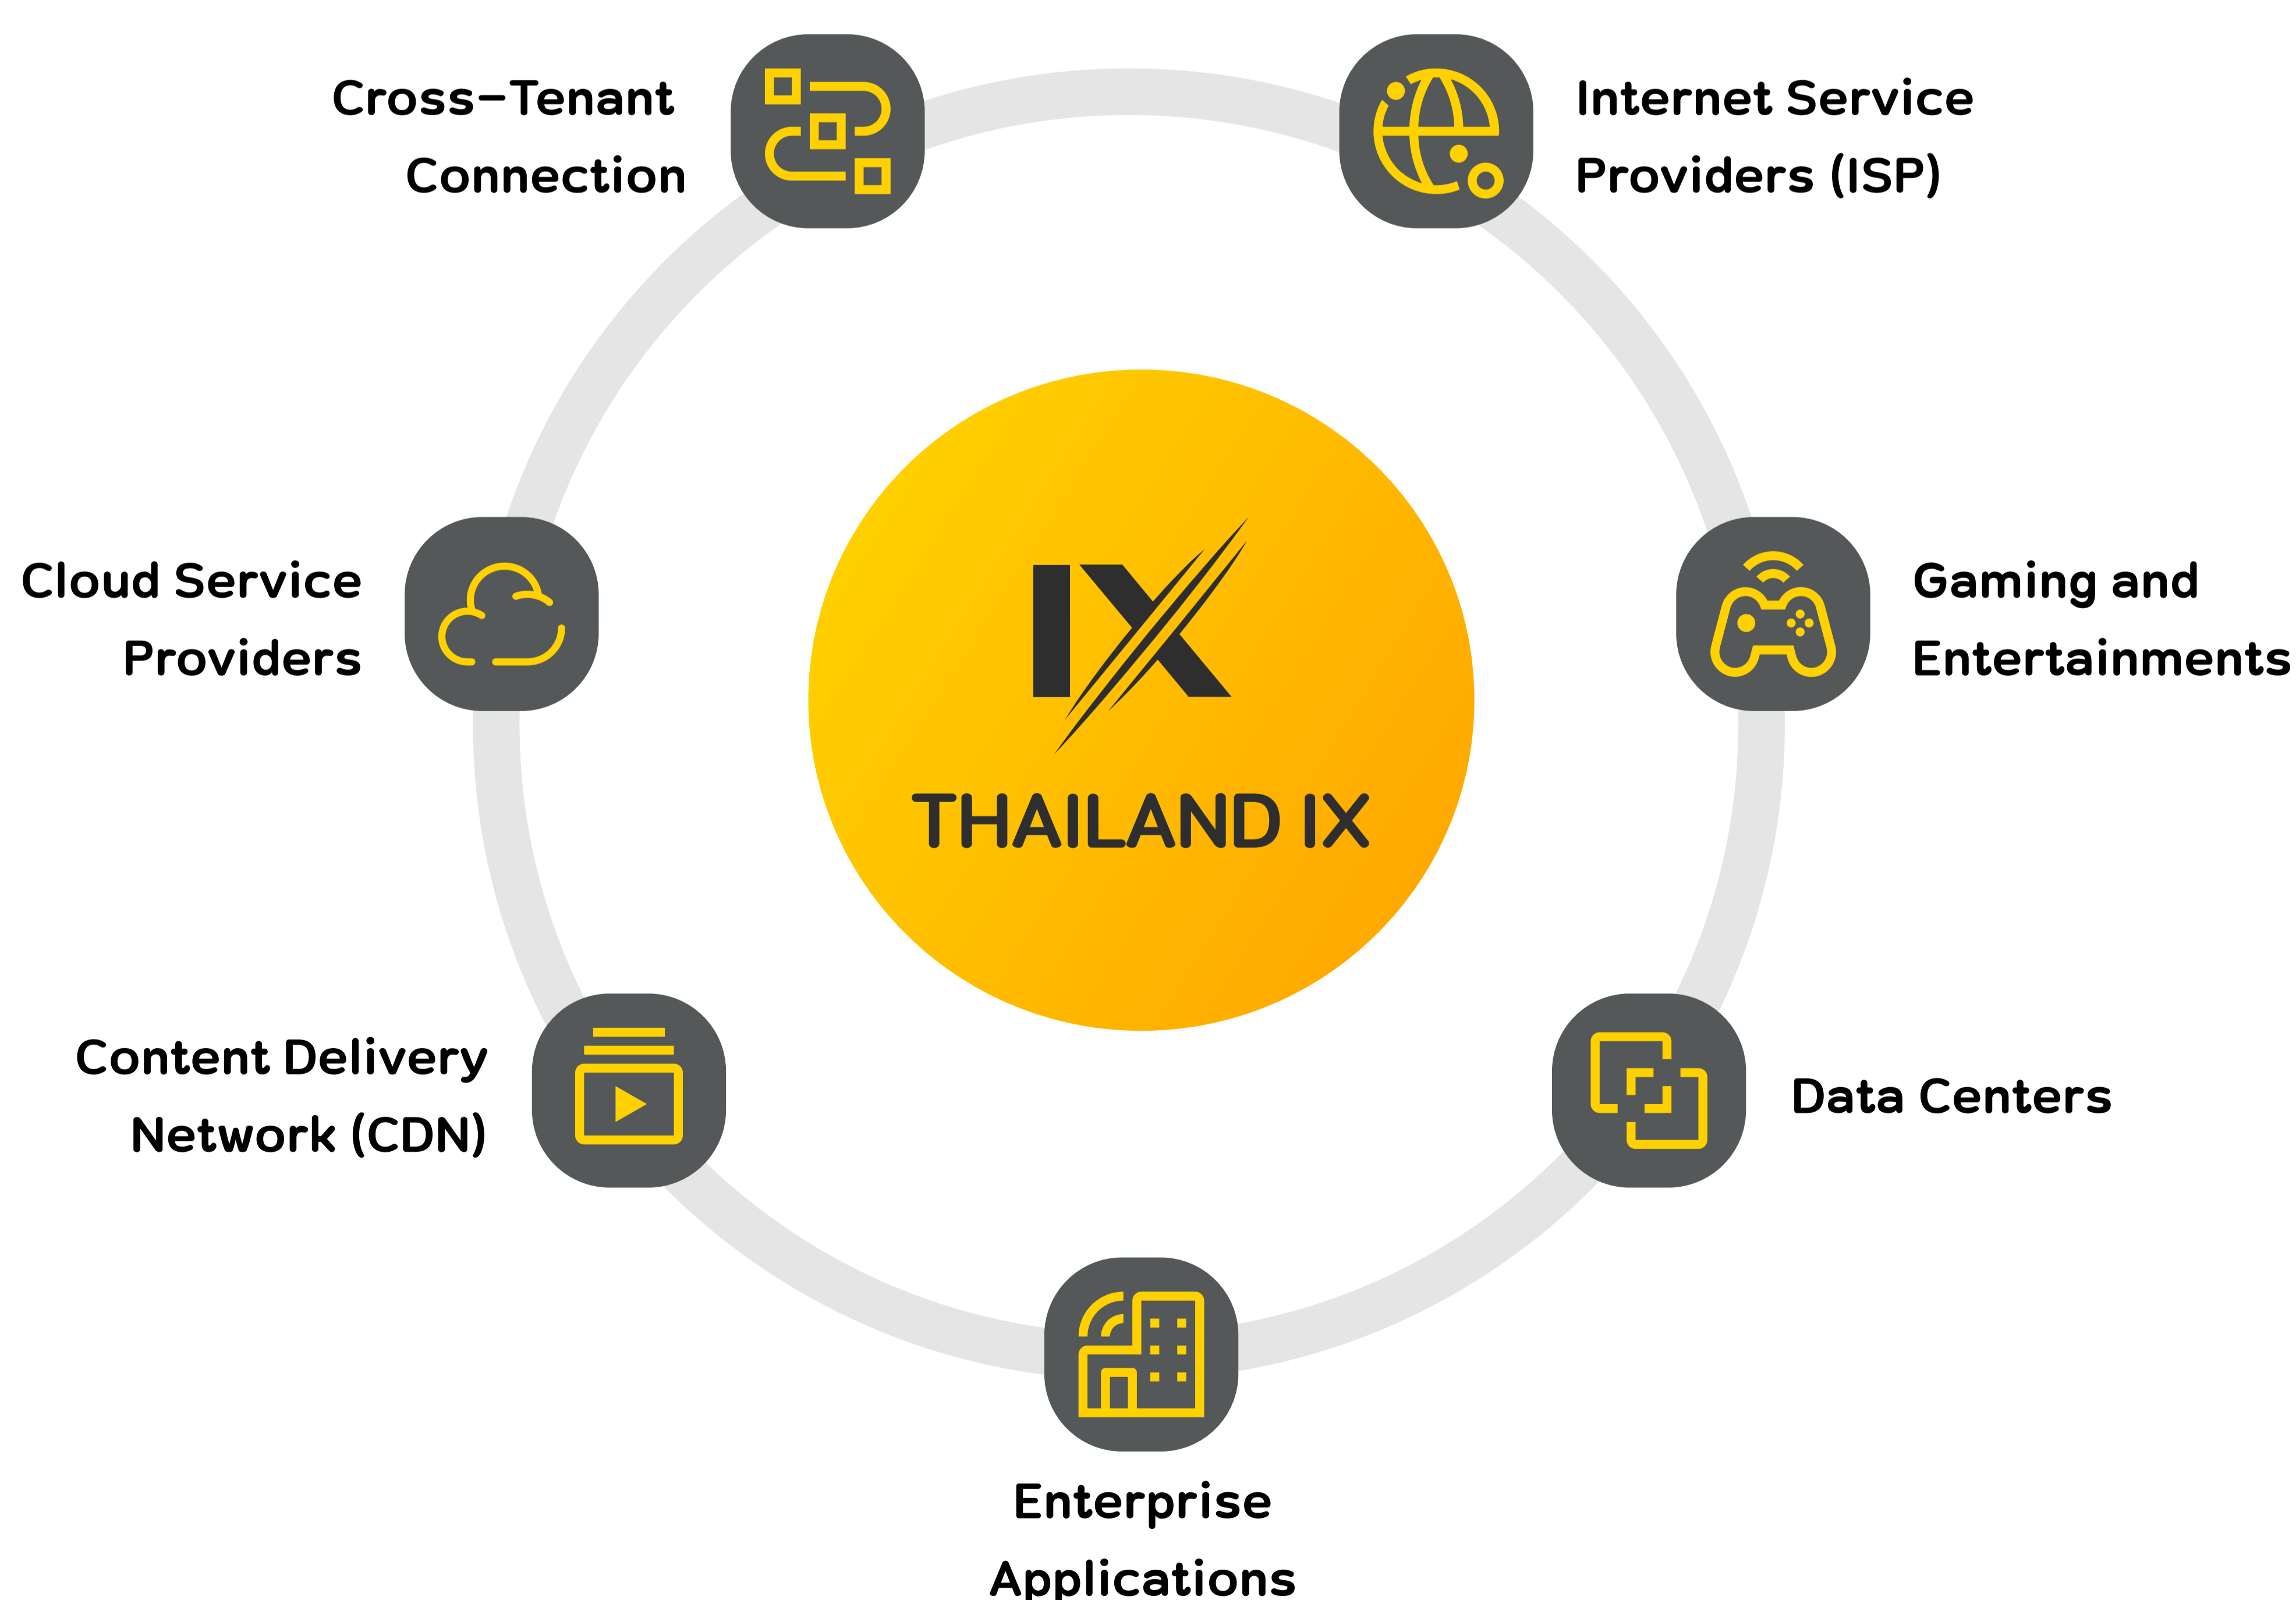

Data Sheet

Connect Your Business, Connect the World

Thailand Internet Exchange is the first and the most admired Neutral Internet Exchange provider in Thailand. For decades, we have been connecting businesses and services from leading providers together, faster, smoother, and easier than ever before.

Connecting without any compromise

With well-established gateways across 4 leading data centers, the largest international Internet connection, and 24/7 dedicated technical support, we can ensure the stability of your connection.

Today, we are proud to become No. 1 for Internet Exchange providers in Thailand, thanks to support and trust from peering members using our services.

Benefits

No Interruption, More Connection

Providing peering services that are always available for 99.99% uptime, connecting to the world with 35 markets, and counting.

Interconnection

Connecting with the largest peering members in Thailand, ranging from cloud, CDN, to enterprise applications. There is something for everyone.

Low Latency

Maximizing network performance with highest throughputs network connection and multiple gateways, reducing hopping and congestion for smoothest experience to end-users.

Low Friction

Establishing connections with ease using widely-adopted standards for connecting with our peering members.

Low Cost

With our services, you can expect the lower network cost with less hardware requirements, while maintaining highest performance for your application.