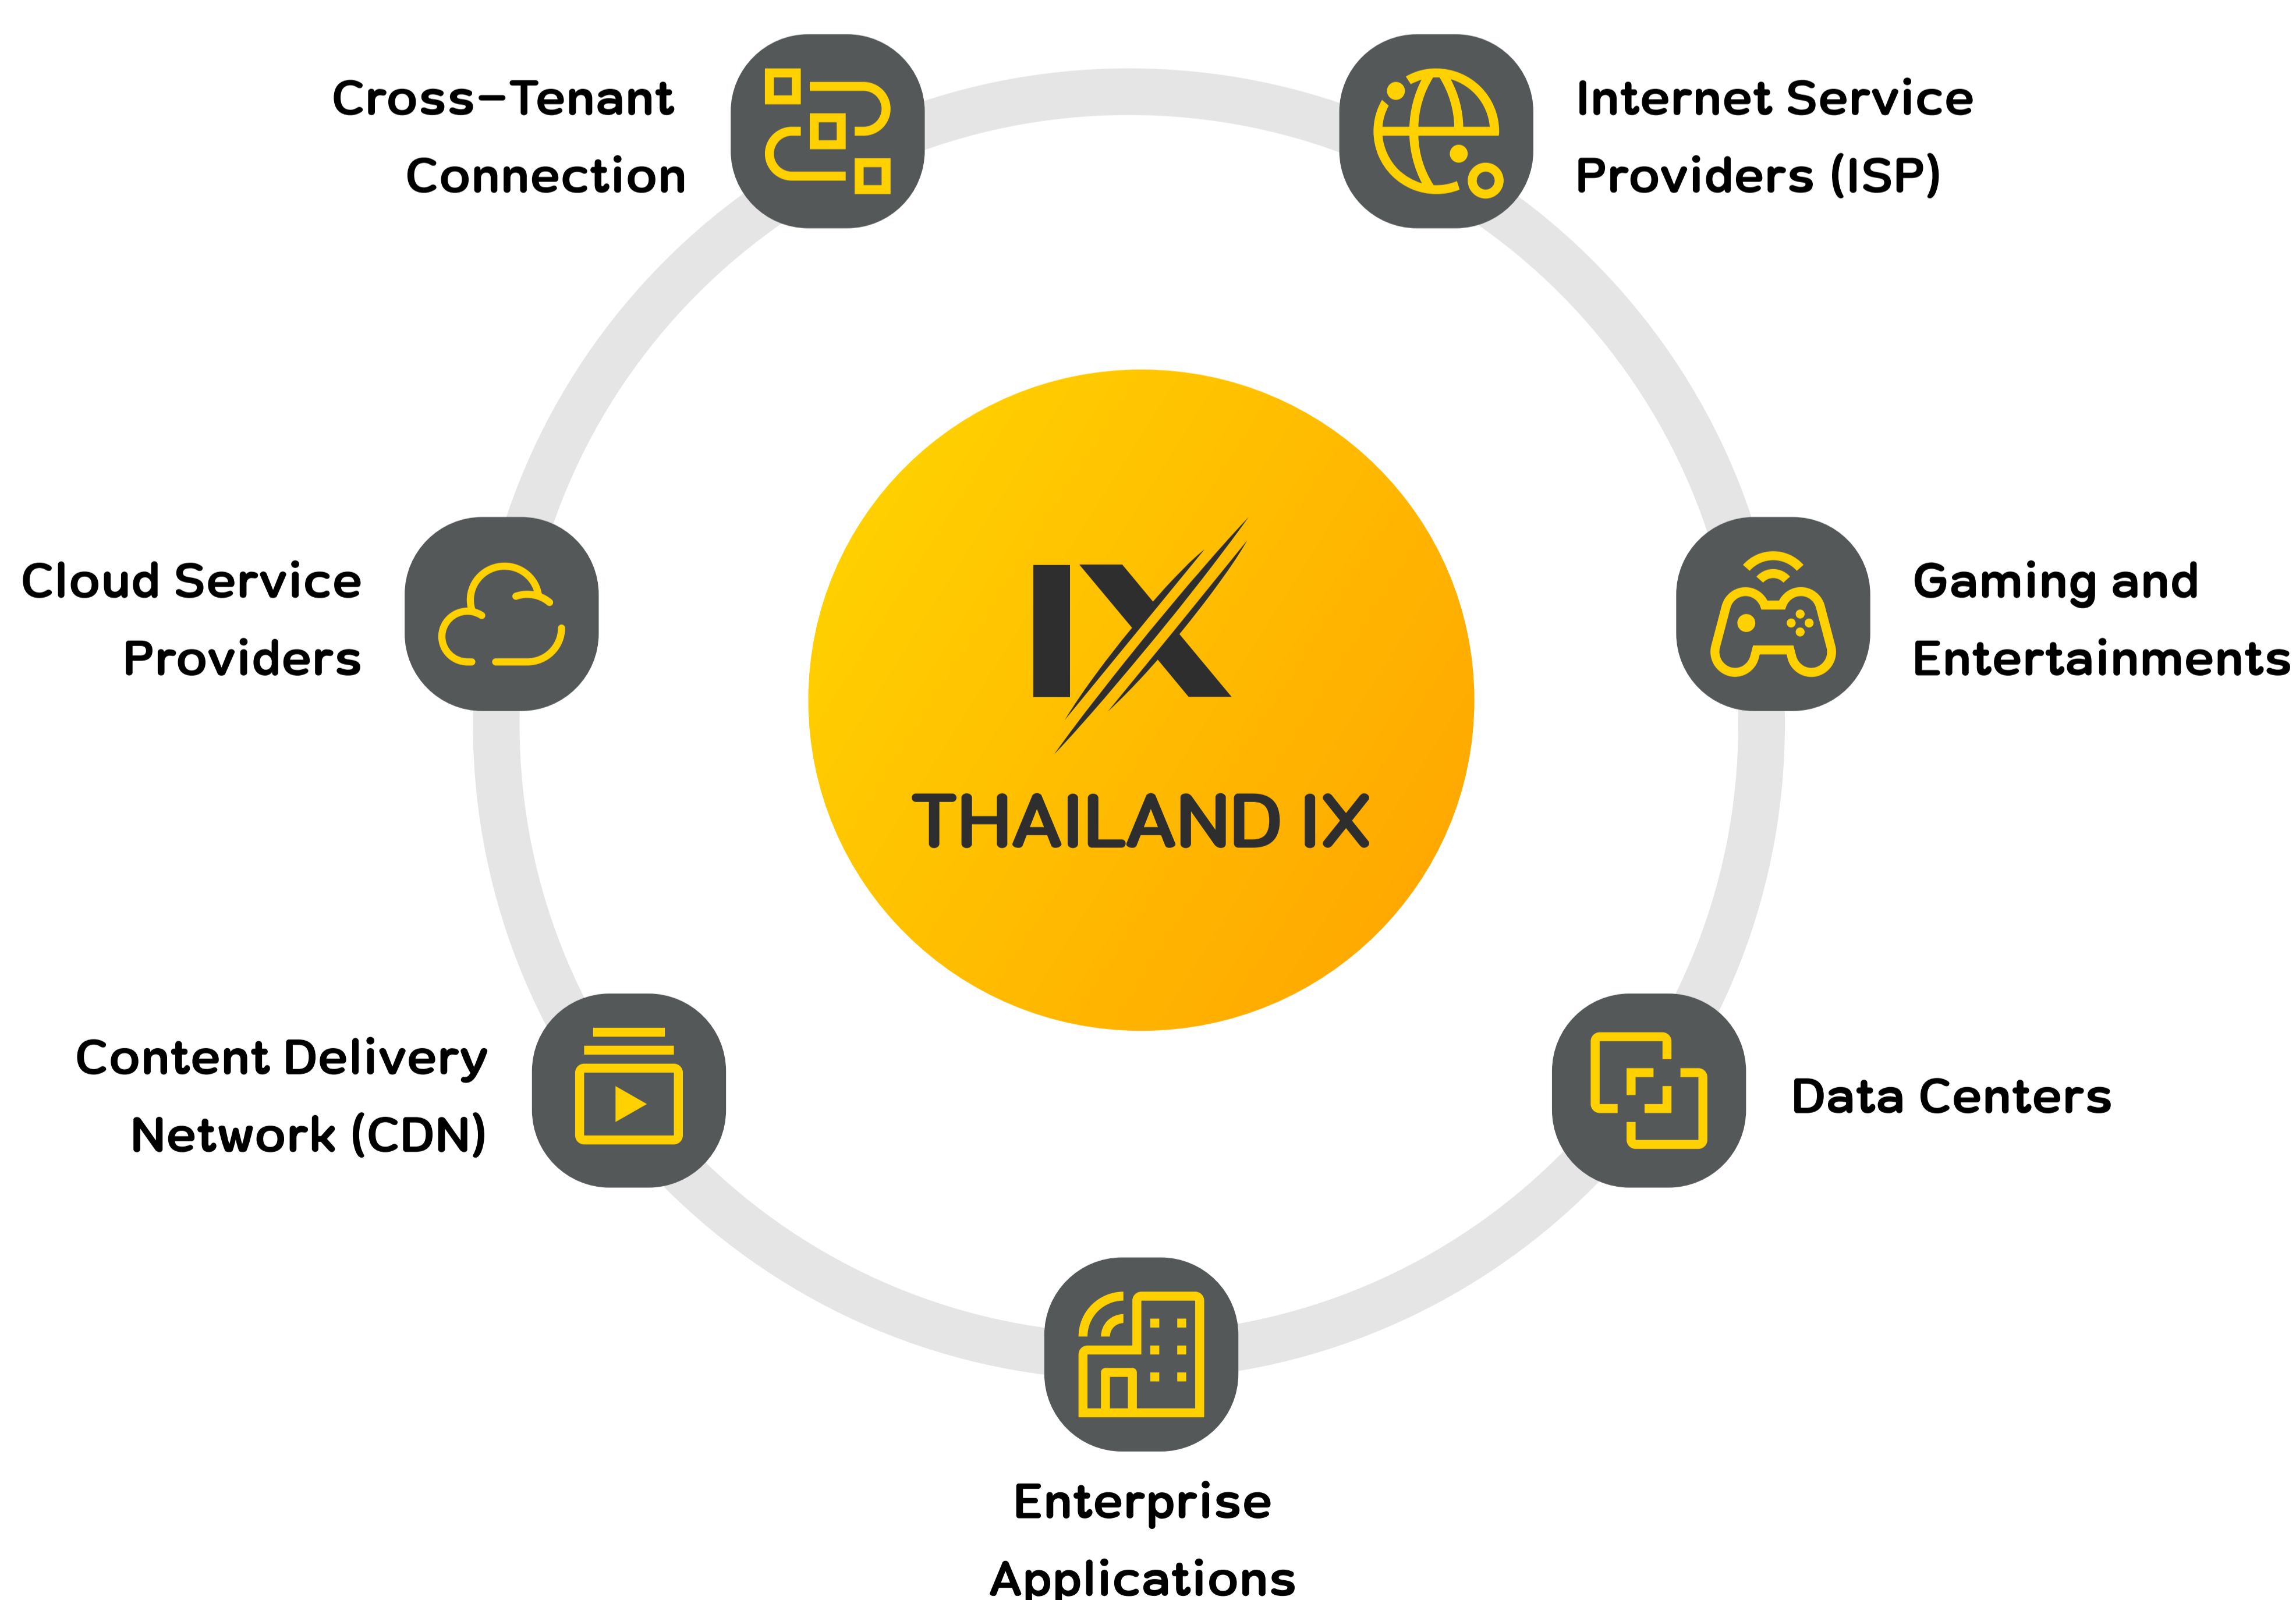

Data Sheet

Connect Your Business, Connect the World

Thailand Internet Exchange is the first and the most admired Neutral Internet Exchange provider in Thailand. For decades, we have been connecting businesses and services from leading providers together, faster, smoother, and easier than ever before.

Connecting without any compromise

With well-established gateways across 3 leading data centers, the largest international Internet connection, and 24/7 dedicated technical support, we can ensure the stability of your connection.

Today, we are proud to become No. 1 for Internet Exchange providers in Thailand, thanks to support and trust from peering members using our services.

Benefits

No Interruption, More Connection

Providing peering services that are always available for 99.99% uptime, connecting to the world with 35 markets, and counting.

Interconnection

Connecting with the largest peering members in Thailand, ranging from cloud, CDN, to enterprise applications. There is something for everyone.

Low Latency

Maximizing network performance with highest throughputs network connection and multiple gateways, reducing hopping and congestion for smoothest experience to end-users.

Low Friction

Establishing connections with ease using widely-adopted standards for connecting with our peering members.

Low Cost

With our services, you can expect the lower network cost with less hardware requirements, while maintaining highest performance for your application.